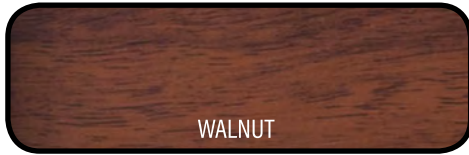

AZURE v.2 series

VINYL COLORS