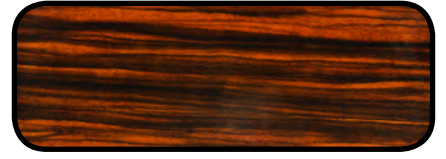

TAGA Harmony Speaker Finish Options

Actual colors of finishes may vary from the presented in the images.
Not all colors are available for all models - check with your local dealer.

DIAMOND series

REAL WOOD VENEERS

AFRICAN WALNUT VENEER
WITH CLEAR GLOSS PIANO LACQUER

ROSEWOOD VENEER
WITH CLEAR GLOSS PIANO LACQUER

DIAMOND v.2 series

REAL WOOD VENEERS

EBONY VENEER
WITH CLEAR GLOSS PIANO LACQUER

PLATINUM SE series

REAL WOOD VENEERS

AFRICAN WALNUT VENEER
WITH CLEAR GLOSS PIANO LACQUER

ROSEWOOD VENEER
WITH CLEAR GLOSS or MATT PIANO LACQUER

PAINT COLORS

PIANO BLACK LACQUER

PIANO WHITE LACQUER

PLATINUM v.3 series

VINYL COLORS

BLACK

MODERN WENGE

OAK

WALNUT

CORAL series

REAL WOOD VENEERS

WALNUT VENEER
WITH CLEAR MATT PIANO LACQUER

PAINT COLORS

HIGH GLOSS BLACK