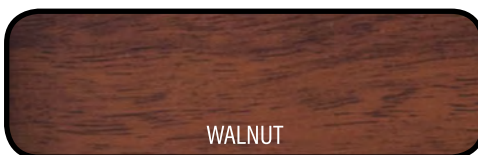

AFRICAN WALNUT VENEER
WITH CLEAR GLOSS PIANO LACQUER

ROSEWOOD VENEER
WITH CLEAR GLOSS or MATT PIANO LACQUER

PAINT COLORS

PIANO BLACK LACQUER

PIANO WHITE LACQUER

PLATINUM v.3 series

VINYL COLORS

BLACK

MODERN WENGE

OAK

WALNUT

CORAL series

REAL WOOD VENEERS

WALNUT VENEER
WITH CLEAR MATT PIANO LACQUER

PAINT COLORS

HIGH GLOSS BLACK

HIGH GLOSS WHITE

PLATINUM v.2 & PLATINUM SL series

PAINT COLORS

HIGH GLOSS BLACK

HIGH GLOSS WHITE

MATT BLACK

VINYL COLORS

BLACK